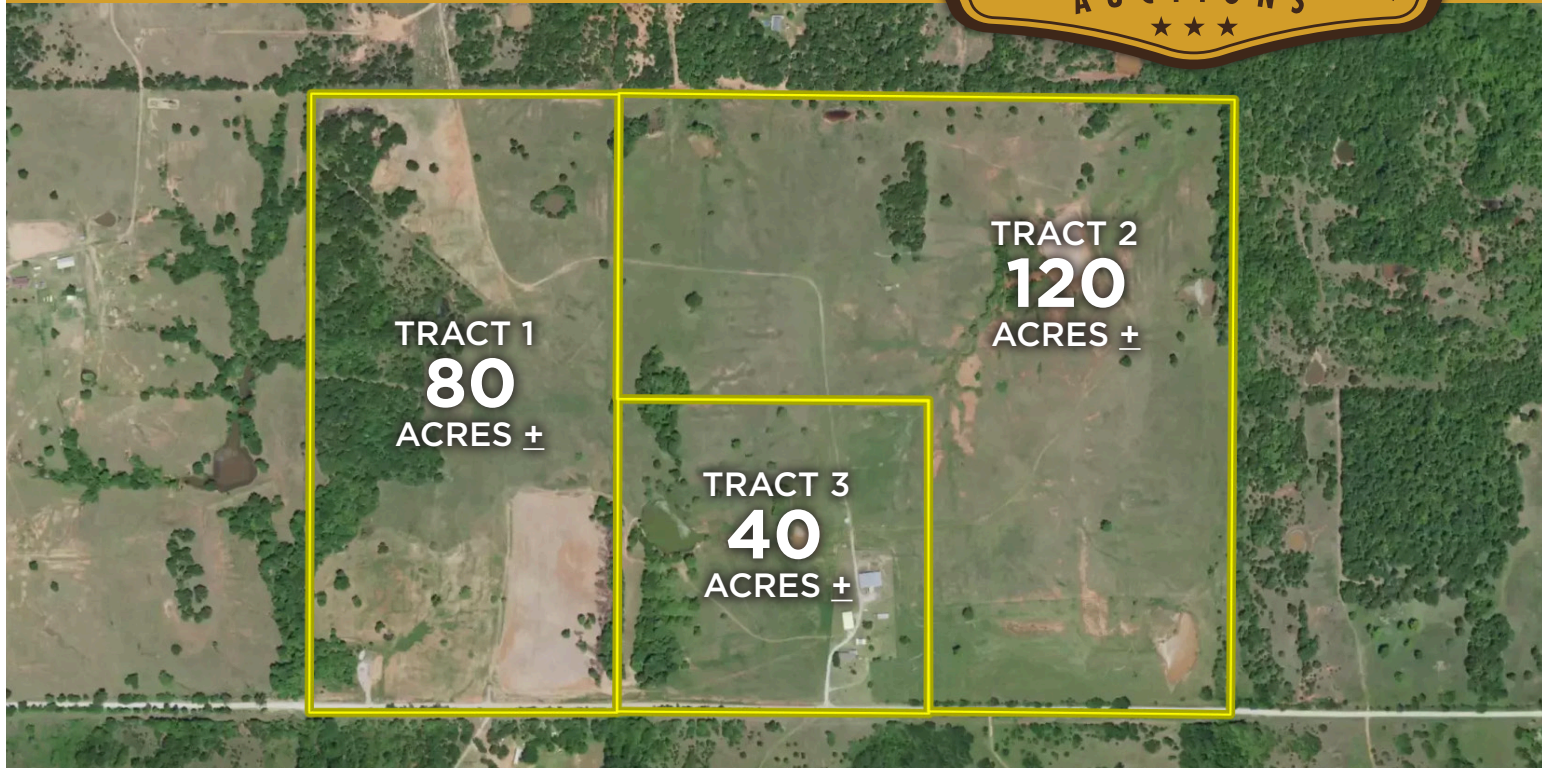

LAND AUCTION

TRACT 1
80
ACRES ±

TRACT 2
120
ACRES ±

TRACT 3
40
ACRES ±

240 AC± | 3 TRACTS | POTTAWATOMIE CO, OK

AUCTION:

LIVE AND ONLINE AT RANCHANDFARMAUCTIONS.COM

AUCTION DATE: 12/16/20 | **AUCTION TIME:** 6:00 PM CST

AUCTION LOCATION: AMERICAN LEGION

104 E BROADWAY | LEXINGTON, OK 73051

The Combs Ranch has been a working cattle operation for the past 40 years. It is located a few miles West of Wanette, Ok near the Canadian River and less than an hour from Oklahoma City in Southwest Pottawatomie County. Years of blood, sweat, and tears have gone into clearing timber, building fences, and digging ponds. The ranch is move-in ready with a 3 bed, 2 bath modular home and two large shops. There is cross fencing in place for rotational grazing and water sources in each pasture. Wildlife is abundant on the property for hunting, as well as fishing. Utilities are available at the county road that borders the Southern property line.